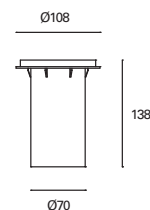

GU10
Max. 50W
L 55 mm -
Ø 50 mm

V/Hz
100-240V
50-60Hz

Class I

12

IP67

IK10

0,5 M

Included

✓

*
Máximo rendimiento lumínico gracias al reflector incluido.
Maximum light efficiency thanks to the included reflector.
Efficacité lumineuse optimale grâce au projecteur inclus.