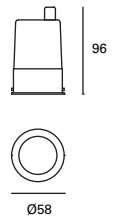

TC-0422-BLA

TC-0366-BLA