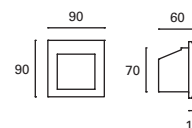

PX-0284-GRI ● 3000°k 340 lm

PX-0285-GRI ● 4000°k 370 lm

Resistente al agua a presión.
High pressure water resistant.
Eau à haute pression résistant.

W
TOTAL
3,3W

LED
2,5W

54.000 h

Included
100-240V
50-60Hz

Clase I

50

IP65

Included

✓