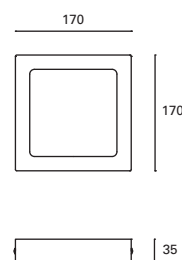

TC-0166-BLA ☐ 3000°k
TC-0167-BLA ☐ 4000°k

W TOTAL 12,2W **LED** 10W 1150 lm 30.000 h Included 100-240V 50-60Hz Class II 20 114° ✓

TC-0166 / TC-0167