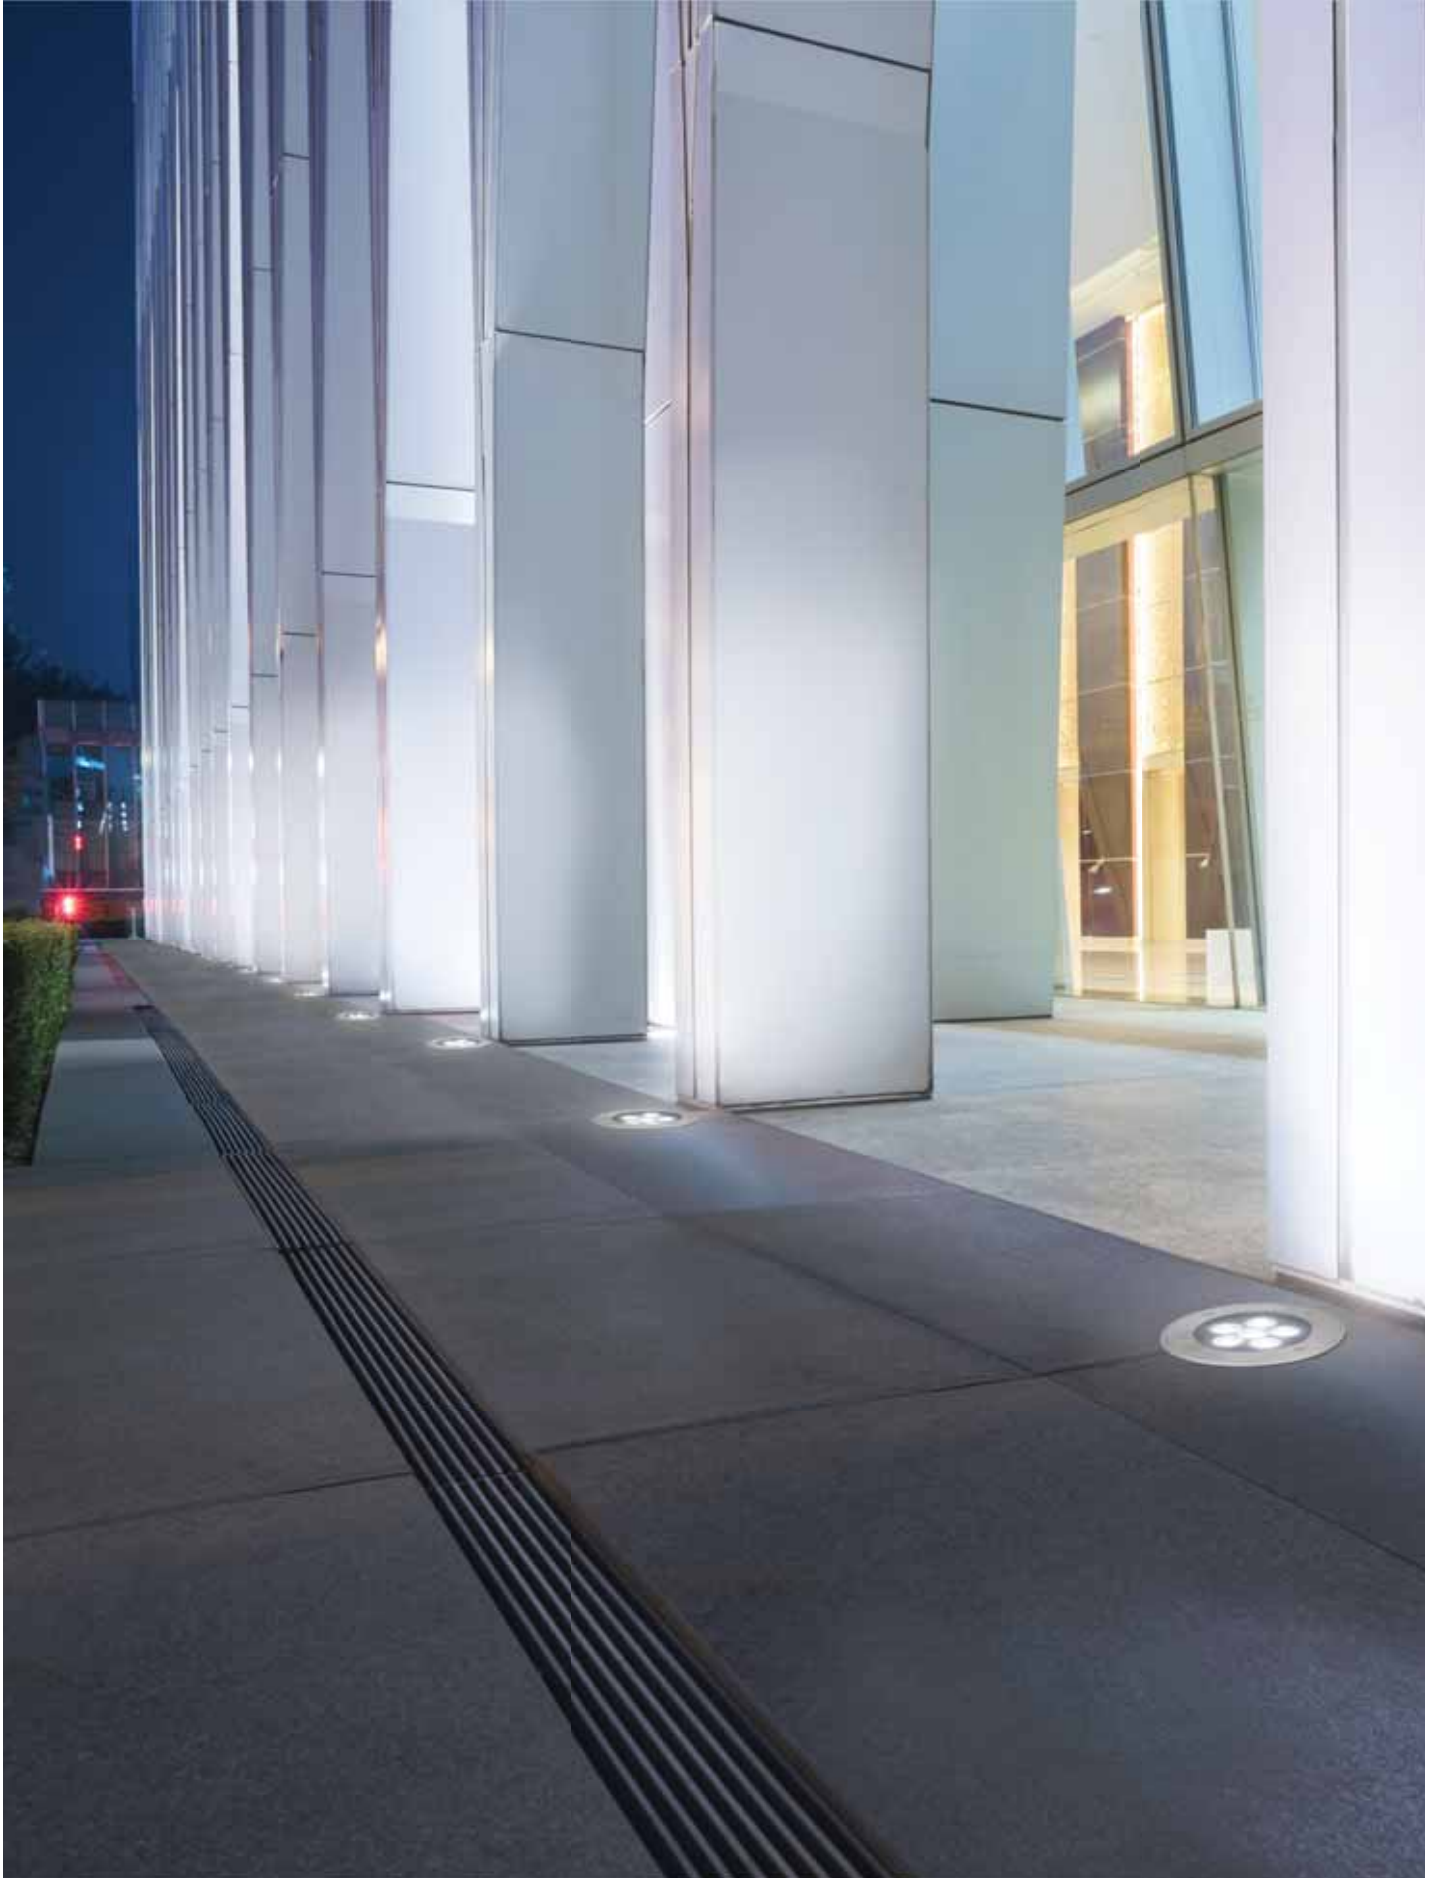

W TOTAL 10,1W | **LED** 9,1W 1280 lm | 30.000 h | Included 100-240V 50-60Hz | Clase I | 12 | IP67 | IK04 | 20° | 0,3 m | Included | ✓

Ringo

MAT Acero inoxidable AISI 304
Stainless steel AISI 304
Acier inoxydable AISI 304