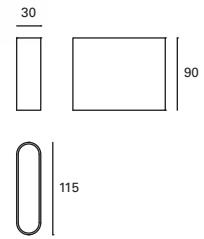

W TOTAL 5W	LED 3,9W 320 lm 3000°k	33.000 h	Included 100-240V 50-60Hz	Clase I	20	IP54	✓