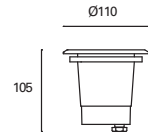

Ringo

MAT Acero inoxidable AISI 304
Stainless steel AISI 304
Acier inoxydable AISI 304

DIF Cristal
Glass
Verre

Acero inoxidable
Stainless steel
Acier inoxydable

LED

PX-0128-INO ● 3000°k 370 lm
PX-0123-INO ● 4000°k 420 lm

W TOTAL 3,5W | **LED** 2,7W | 30.000 h | Included 100-240V 50-60Hz | Class I | 12 | IP67 | IK10 | 30° | 0,25 m | Included | ✓

*
Máxima protección del LED
contra la intemperie mediante
silicona.

Maximum weather protection
in the LED thanks to silicone.

Protection contre les intempéries
maximale grâce à la silicone.

LED

PX-0355-INO ● 3000°k
PX-0356-INO ● 4000°k

W TOTAL 10,1W | **LED** 9,1W 1280 lm | 30.000 h | Included 100-240V 50-60Hz | Clase I | 12 | IP67 | IK04 | 20° | 0,3 m | Included | ✓