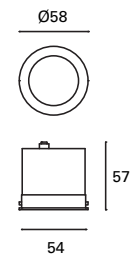

TC-1700-BLA
TC-0219-BLA

TC-0366-BLA