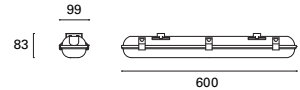

PX-0145-GRI ●

W TOTAL 18W	LED 15,6W 1750 lm 4000k	⌚ 30.000 h	📦 Included 100-240V 50-60Hz	□ Class II	📦 8	💧 IP65	🏠 Sea Side Suitable	🔧 IK10	🌐 ✓