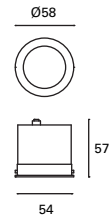

TC-1700-BLA
TC-0219-BLA