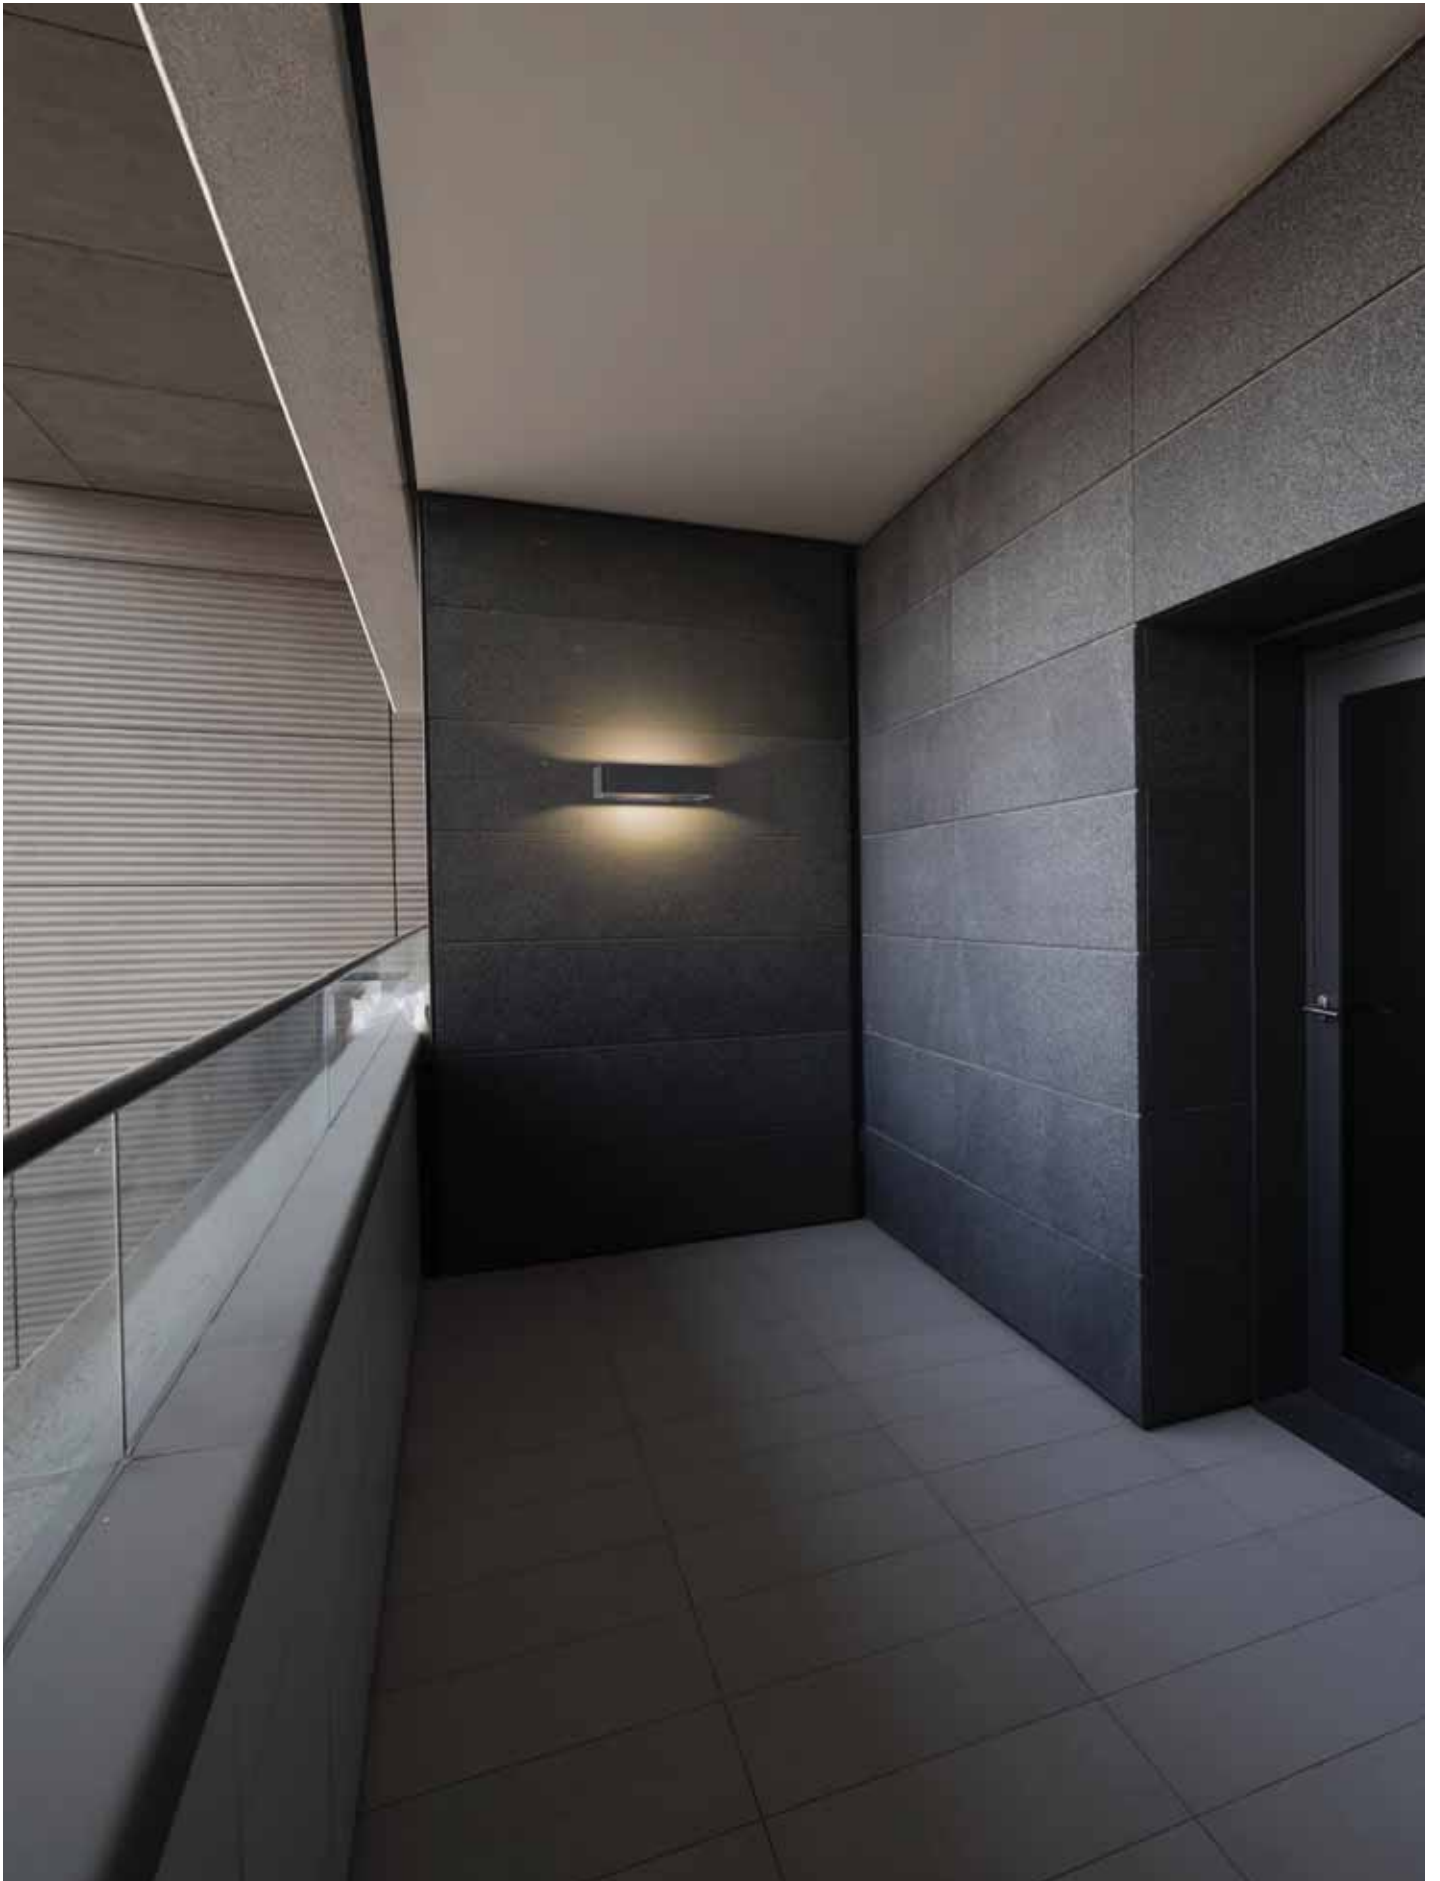

📦
Included
100-240V
50-60Hz

⚡
Clase I

📦
20

💧
IP54

🌐
✓

Rex

MAT Aluminio
Aluminium
Aluminium

DIF Cristal
Glass
Verre