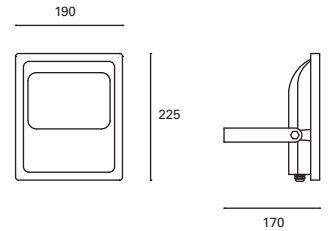

LED

PX-0117-NEG ● 3000°k
PX-0364-NEG ● 4000°k

W TOTAL 48W | **LED** 45W 5100 lm | 30.000 h | Included 100-240V 50-60Hz | Class I | 2 | IP65 | IK08 | 115° x111° | 180° | 0,35 m | ✓