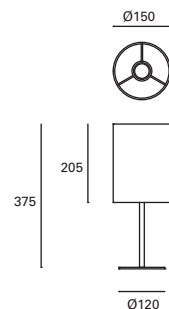

Romi

MAT Acero
Steel
Acier

DIF Tela Blanca
White Cloth
Chiffon blanc

Níquel satinado
Satin nickel
Nickel satiné

E-27
Max. 40W
L 180 mm

V/Hz
100-240V
50-60Hz

Class I

6

E-27
Max. 40W
L 180 mm

W TOTAL
2,8W

LED
2,2W
175 lm
3000k

42.000 h

Included
100-240V
50-60Hz

Clase I

6

E-27
Max. 40W
L 180 mm

V/Hz
100-240V
50-60Hz

Clase II

4