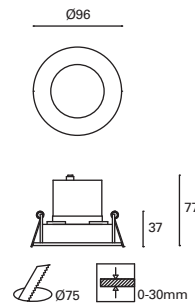

No compatible
con TC-0305-BLA
Not compatible
with TC-0305-BLA
Non compatible
avec TC-0305-BLA

W TOTAL 11,8W
LED 10W
1170 lm
3000°k

50.000 h

Included 100-240V 50-60Hz

Class II

16

36°

IP20

GU10
Max. 7W
Not included
L 55 mm - Ø 50 mm

V/Hz 100-240V 50-60Hz

Class II

50

IP20

VISUAL COMFORT ADJUSTABLE

WALL WASHER

HIGH IP

FIRE RATED