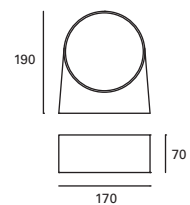

PX-0005-ANT ●

 E-27
 Max. 60W
 L 120 mm -
 Ø 60 mm

V/Hz
 100-240V
 50-60Hz

Class I

12

IP44

✓

Jumbo