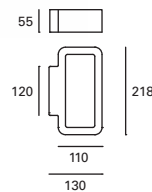

Wilow

MAT Aluminio Aluminium Aluminium

DIF Cristal Glass Verre

● Gris Grey Gris

● Negro Black Noir

LED

W
TOTAL
8,8W

LED
6,9W
600 lm
3000°K

⌚
36.000 h

📦
Included
100-240V
50-60Hz

⚡
Clase I

📦
20

💧
IP54

🌐
✓

LED

W
TOTAL
8,8W

LED
6,9W
600 lm
3000°K

⌚
36.000 h

📦
Included
100-240V
50-60Hz

⚡
Clase I

📦
20

💧
IP54

🌐
✓