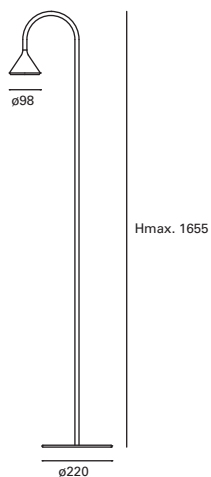

DE-0272-BLA ○
DE-0272-NEG ●

W TOTAL 6,6W
LED 4,8W 520 lm 3000k
30.000 h
Included 100-240V 50-60Hz
Class II
4
IP20
360°
USB
✓