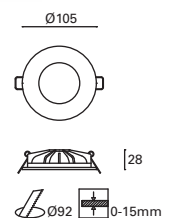

TC-0176-BLA ○ 3000°k
TC-0216-BLA ○ 4000°k

W TOTAL 10,9W
LED 9W 1150 lm
30.000 h
Included 100-240V 50-60Hz
Class II
20
IP44
136°