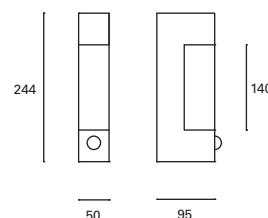

LED

SENSOR

W TOTAL 6,6W	LED 5,3W 500 lm 4000°k	30.000 h	Included 100-240V 50-60Hz	Clase I	10	IP44	IK05	✓