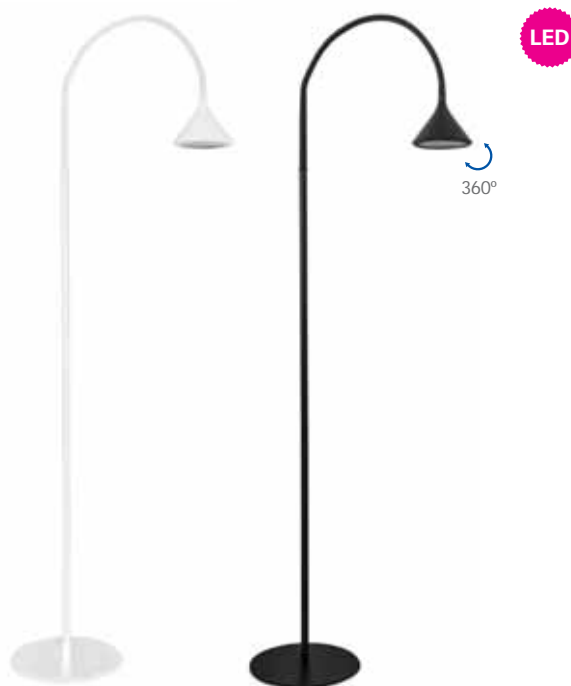

DE-0272-BLA ○
DE-0272-NEG ●

W TOTAL 6,6W
LED 4,8W 520 lm 3000k
30.000 h
Included 100-240V 50-60Hz
Class II
4
IP20
360°
USB
✓