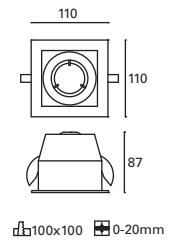

TC-1401-BLA ○
TC-1401-GRI ●

GU10 Max.50W L 55 mm - Ø 50 mm
2xGU5.3 2xMax.50W
Not included 12V AC / 50-60Hz
V/Hz 100-240V 50-60Hz
Class III
16
IP23
40°
40°