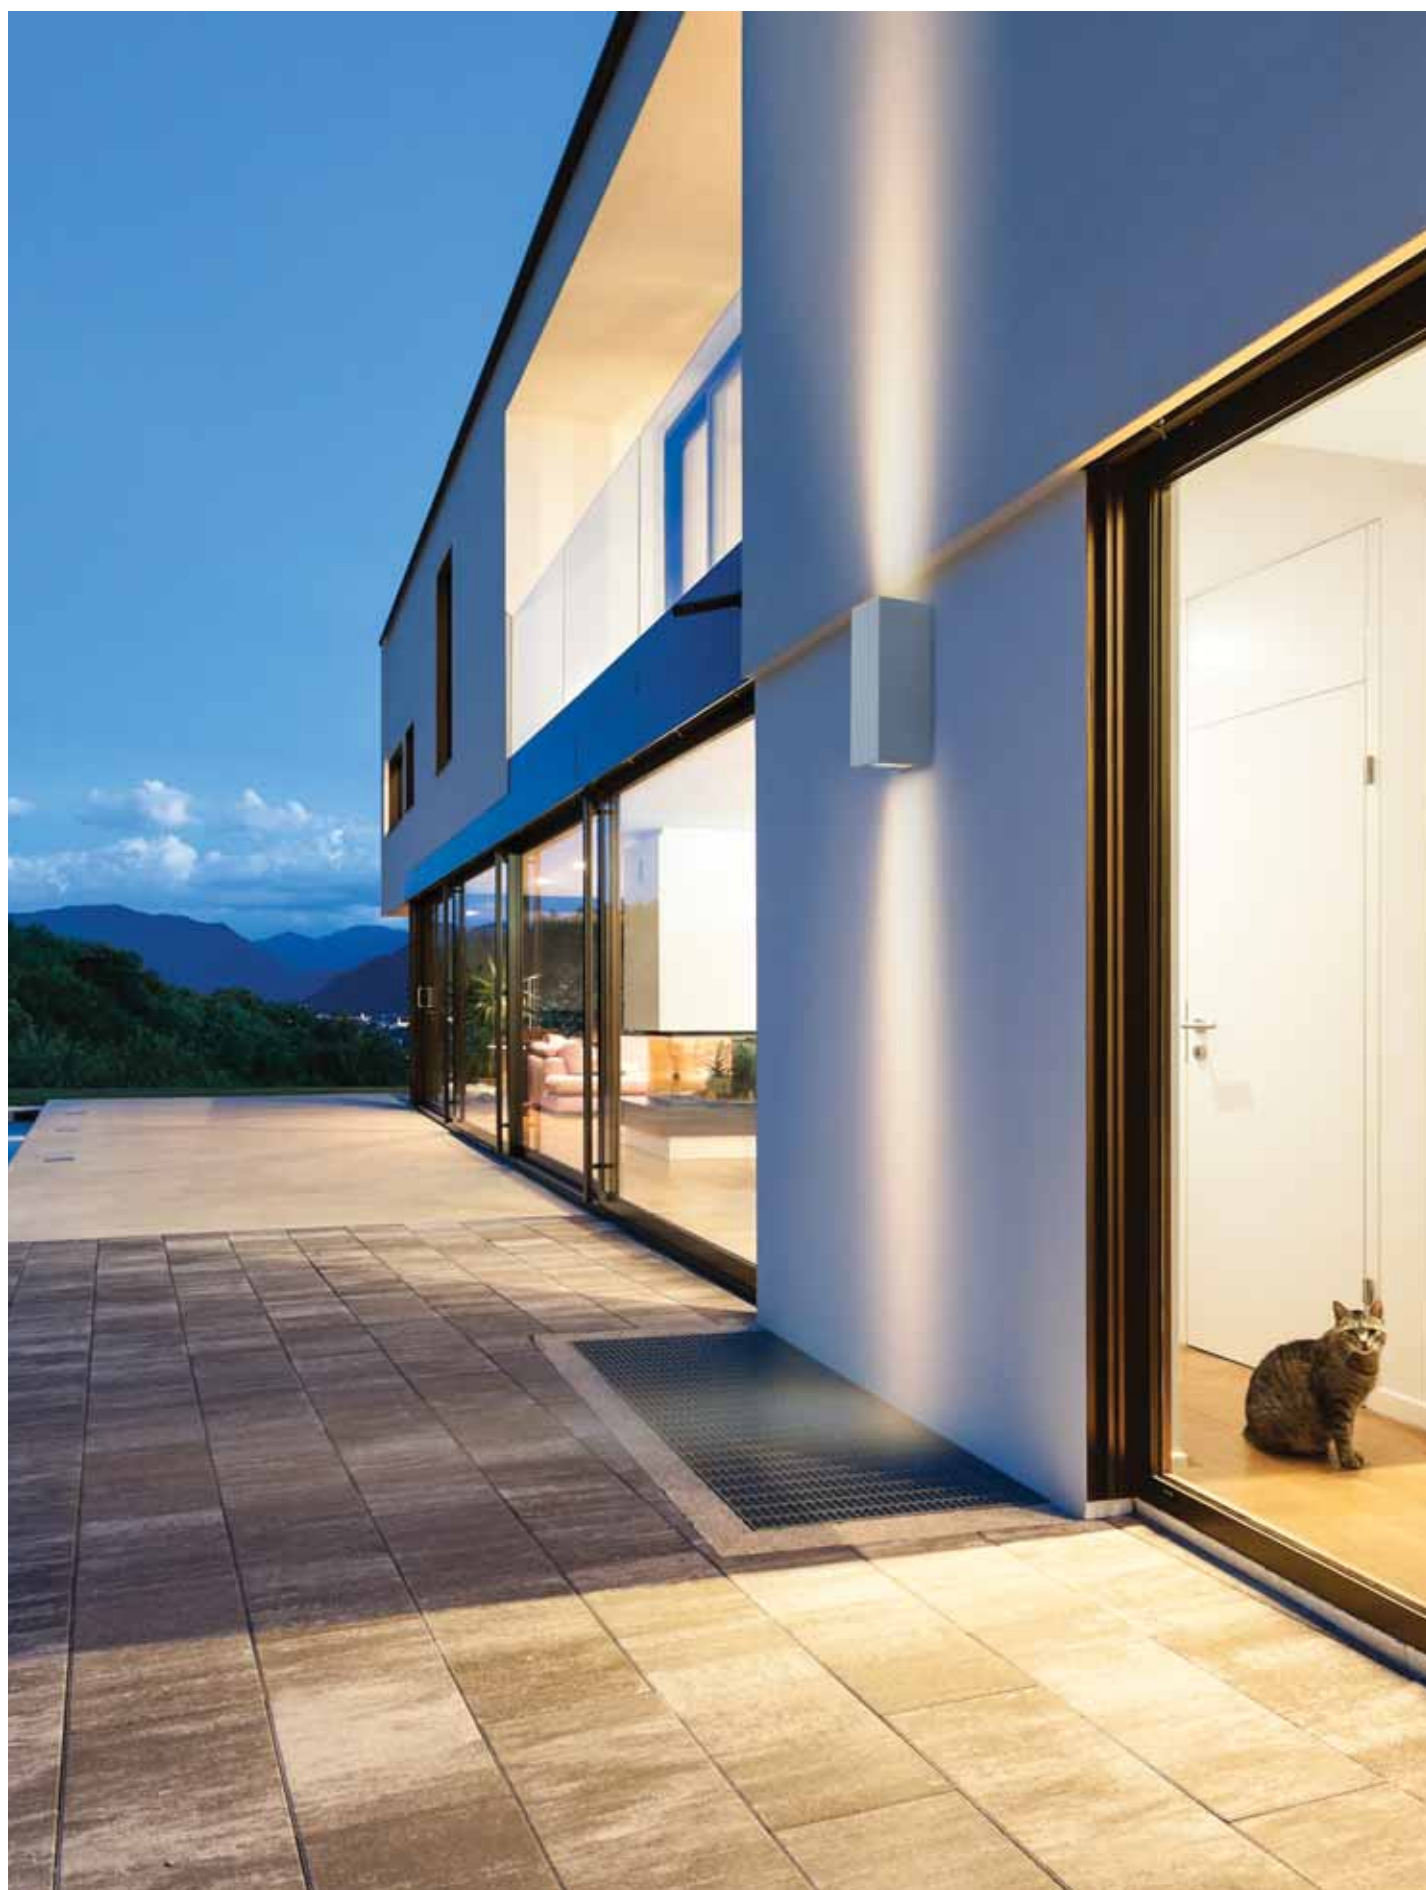

33.000 h

Included
100-240V
50-60Hz

Clase I

27

IP54

✓

Cube

MAT Acero
Steel
Acier