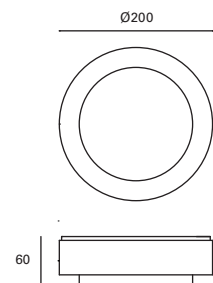

Clock

MAT Acero inoxidable AISI 202
AISI 202 Stainless steel
Acier inoxydable AISI 202

DIF Policarbonato
Polycarbonate
Polycarbonate

Acero inoxidable
Stainless steel
Acier inoxydable

LED

PX-0279-INO ●

Ideal para instalar en baños gracias a su diseño y prestaciones.
Perfect for bathrooms thanks to its performances and design.
Idéals pour installer sur la salle de bains grâce à sa conception et prestations.

W
TOTAL
8,2W

LED
7,8W
770 lm
4000°K

30.000 h

Included

Clase II

6

IP44

IK10

✓