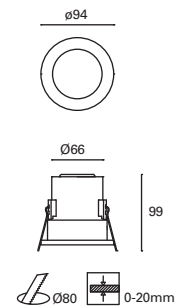

No compatible
con TC-0305-BLA
Not compatible
with TC-0305-BLA
Non compatible
avec TC-0305-BLA

W TOTAL 11,8W
LED 10W
1170 lm
3000°k

50.000 h

Included 100-240V 50-60Hz

Class II

16

36°

IP20

GU10
Max. 7W
Not included
L 55 mm - Ø 50 mm

V/Hz 100-240V 50-60Hz

Class II

50

IP20

VISUAL COMFORT ADJUSTABLE

WALL WASHER

HIGH IP

FIRE RATED