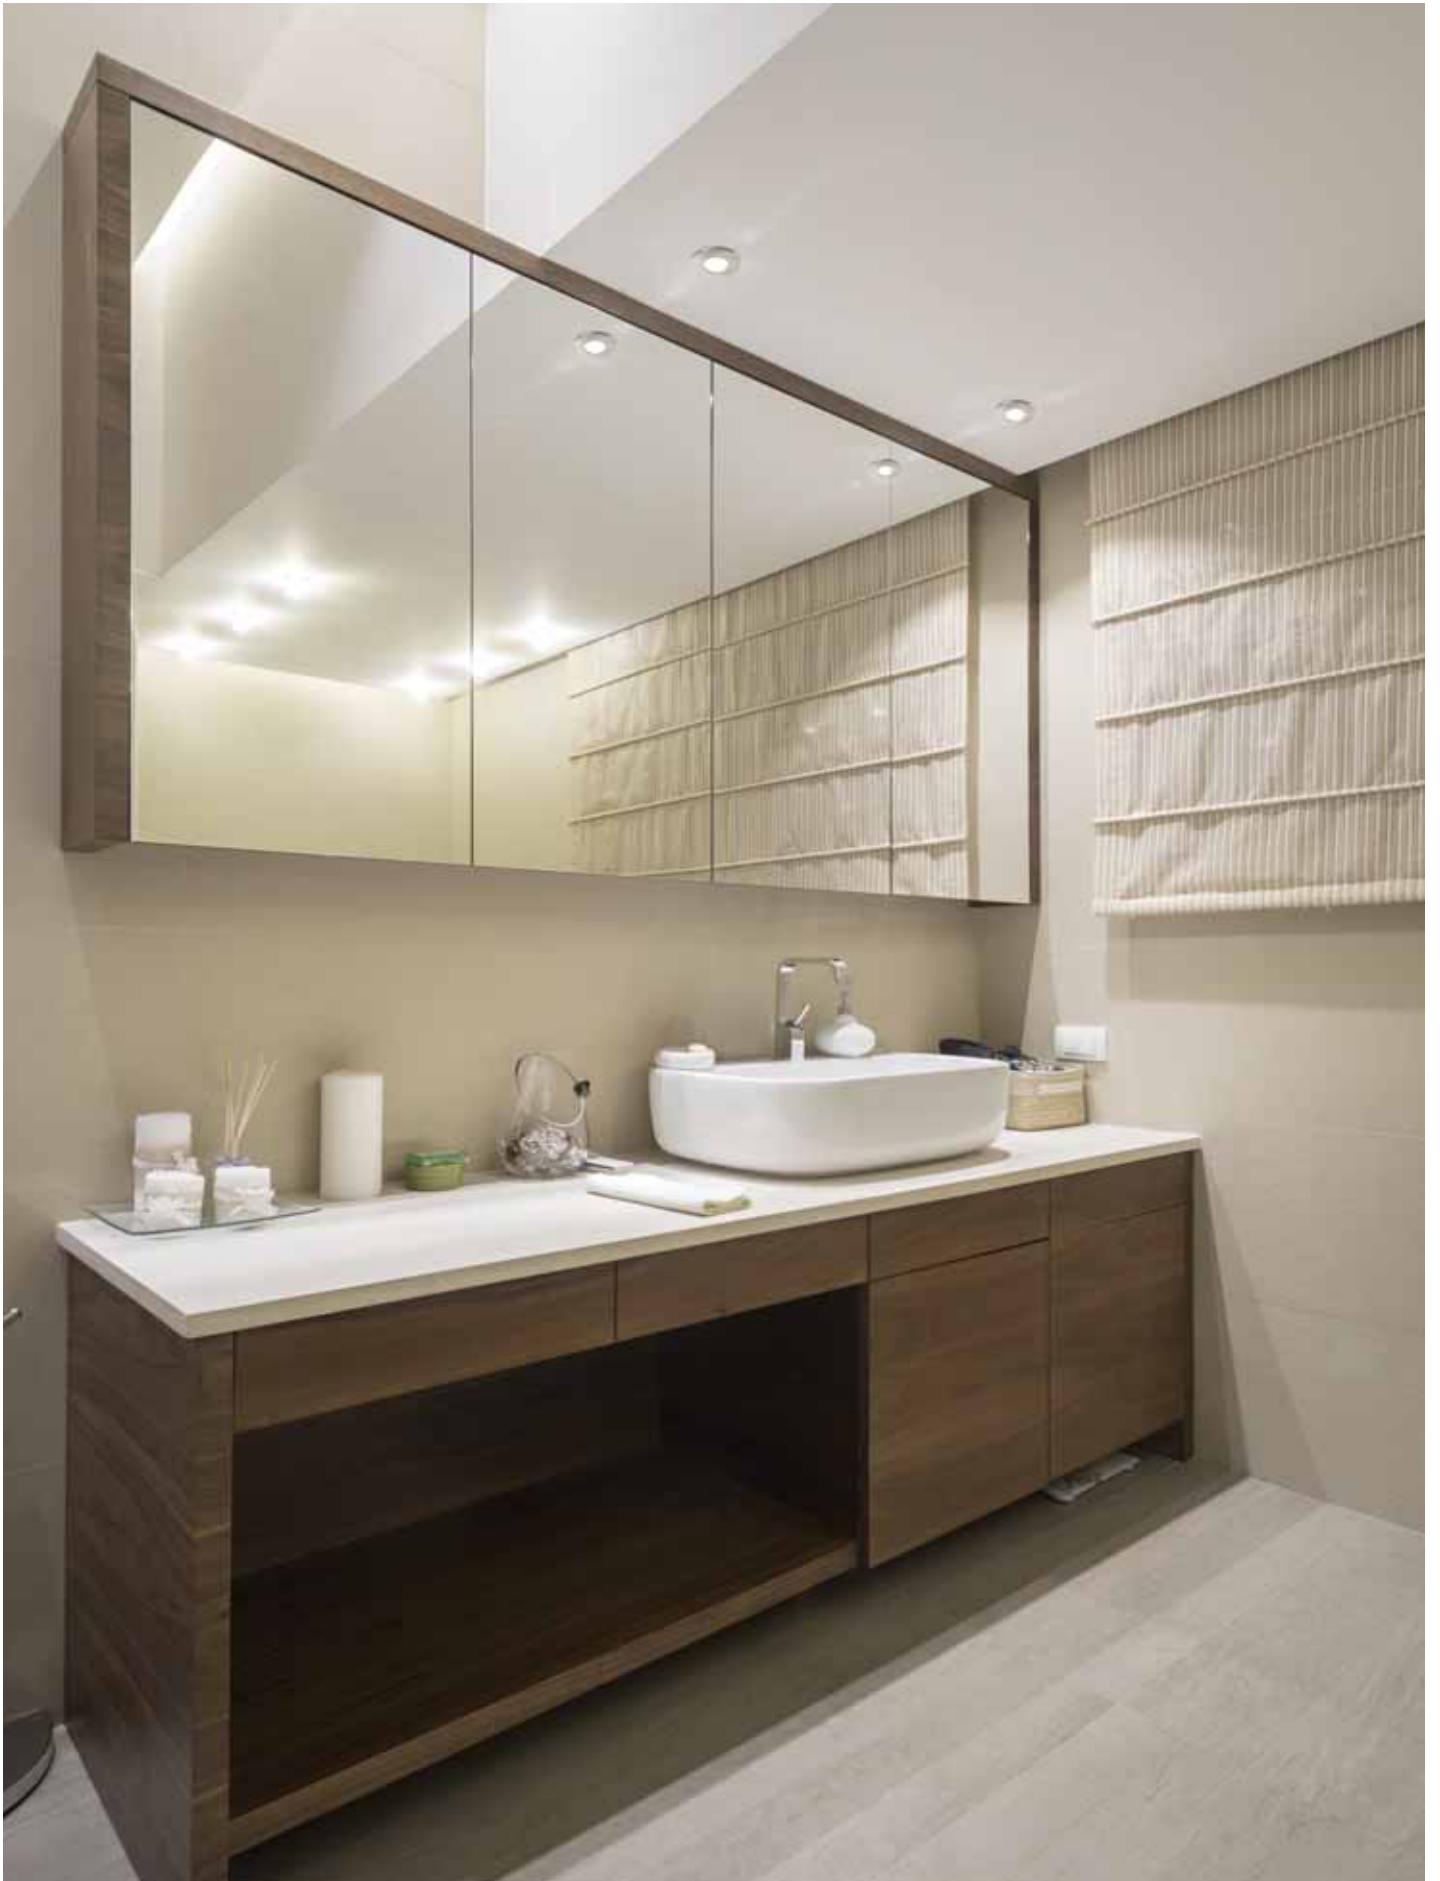

 GU10
Max.50W
Ø 50 mm

 GU5.3
Max.50W

 Not included
12V AC /
50-60Hz

 V/Hz
100-240V
50-60Hz

 Class III

 50

 IP54

Bala