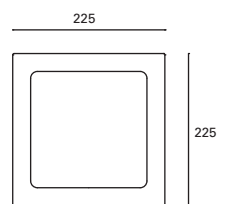

TC-0154-BLA ○ 3000°K
TC-0154-GRI ● 3000°K
TC-0155-BLA ○ 4000°K

W
TOTAL
12,2W

LED
10W
1150 lm

30.000 h

Included
100-240V
50-60Hz

Class II

40

IP23

114°

TC-0156 / TC-0157