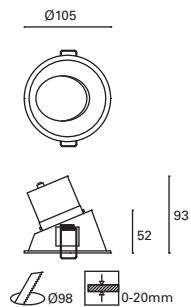

No compatible
con TC-0305-BLA
Not compatible
with TC-0305-BLA
Non compatible
avec TC-0305-BLA

W TOTAL 11,8W
LED 10W
1170 lm
3000°k

50.000 h

Included 100-240V 50-60Hz

Class II

16

36°

IP20

GU10
Max. 7W
Not included
L 55 mm - Ø 50 mm

V/Hz 100-240V 50-60Hz

Class II

50

IP20

VISUAL COMFORT ADJUSTABLE

WALL WASHER

HIGH IP

FIRE RATED