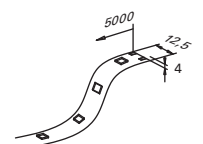

Strip

W		V/Hz		
Max. 76,8	Not included	85-264V /	Class I	1
	24V DC	50-60Hz		

Compatible con: TC-2900-SIN,
TC-2802-SIN, TC-0178-SIN
y TC-0419-SIN

Compatible with: TC-2900-SIN,
TC-2802-SIN, TC-0178-SIN
and TC-0419-SIN

Compatible avec: TC-2900-SIN,
TC-2802-SIN, TC-0178-SIN
et TC-0419-SIN

W		V/Hz		
Max. 72	Not included	100-240V /	Class I	1
	12V DC	50-60Hz		

Compatible con: TC-2901-SIN

Compatible with: TC-2901-SIN

Compatible avec: TC-2901-SIN

LED

LED							
24W	30.000 h	Not included	Class III	25	IP20	5 m	✓
1200 lm		24V DC					
3000°k							

TC-0419-SIN

LED							
54W	36.000 h	Not included	Class III	25	IP65	5 m	✓
4500 lm		24V DC					
3000°k							

TC-2802-SIN

LED							
54W	36.000 h	Not included	Class III	25	IP20	5 m	✓
4500 lm		24V DC					
3000°k							

TC-0178-SIN

LED							
72W	30.000 h	Not included	Class III	25	IP20	5 m	✓
4200 lm		24V DC					
4000°k							

LED

LED							
72W	30.000 h	Not included	Class III	25	IP65	5 m	✓
4000 lm		12V DC					
3000°k