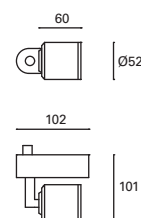

TC-0306-BLA ○

W TOTAL 7,3W
LED 5,6W
470 lm
3000°K
30.000 h
Included
V/Hz 220-240V
50-60Hz
Clase II
20
IP20
60°
355°
90°
✓