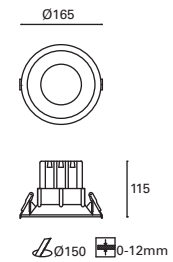

LED

W TOTAL 18,7W
LED 17,3W
2300 lm
30.000 h
Included
V/Hz 100-240V
50-60Hz
Clase II
12
IP44
60°

LED

TC-0351-BLA ○

W TOTAL 32 W
LED 29,5W
3200 lm
30.000 h
Included
V/Hz 100-240V
50-60Hz
Clase II
8
IP44
60°