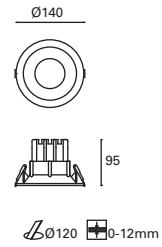

LED

W TOTAL 15,7W
LED 14W
1530 lm
30.000 h
Included
V/Hz 100-240V
50-60Hz
Clase II
18
IP44
60°