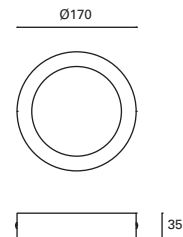

Easy Surface

Aluminio
Aluminium
Aluminium

Tecnopolímero
Technopolymer
Technopolymère

Blanco mate
White matt
Blanc mat

TC-0158-BLA ☐ 3000°k
TC-0159-BLA ☐ 4000°k

W TOTAL 5,6W
LED 4,6W 580 lm
30.000 h
Included 100-240V 50-60Hz
Class II
40
114°
✓

TC-0158 / TC-0159

TC-0160-BLA ☐ 3000°k
TC-0161-BLA ☐ 4000°k

W TOTAL 12,2W
LED 10W 1150 lm
30.000 h
Included 100-240V 50-60Hz
Class II
20
114°
✓

TC-0160 / TC-0161

TC-0162-BLA ☐ 3000°k
TC-0163-BLA ☐ 4000°k

W TOTAL 18,2W
LED 15,5W 1510 lm
30.000 h
Included 100-240V 50-60Hz
Class II
20
114°
✓

TC-0162 / TC-0163

TC-0411-BLA ☐ 3000°k
TC-0412-BLA ☐ 4000°k

W TOTAL 29,3W
LED 26,4W 3375 lm
36.000 h
Included 100-240V 50-60Hz
Class II
5
114°
✓

TC-0411 / TC-0412

TC-0415-BLA ☐ 3000°k
TC-0416-BLA ☐ 4000°k

W TOTAL 24W
LED 22W 2700 lm
36.000 h
Included 100-240V 50-60Hz
Class II
10
114°
✓

TC-0415 / TC-0416

Distribución homogénea del flujo luminoso.

Homogeneous light distribution.

La répartition de la lumière est homogène.