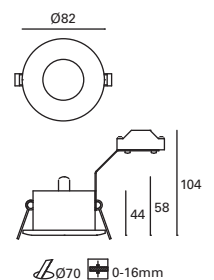

TC-1200-BLA ○
TC-1200-SAT ●

Apto para baños.
Suitable for bathrooms.
Convient pour salles
de bains.

GU10
Max.50W
Ø 50 mm

GU5.3
Max.50W

Not included
12V AC /
50-60Hz

V/Hz
100-240V
50-60Hz

Class III

50

IP54