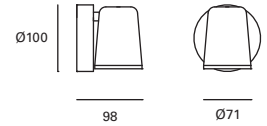

DE-0436-BLA ○

W TOTAL 5,1W
LED 4,7W
810 lm
3000°K

36.000 h
Included 100-240V
50-60Hz

Class I
24
355°
90°
✓