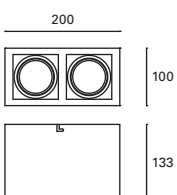

TC-0174-BLA