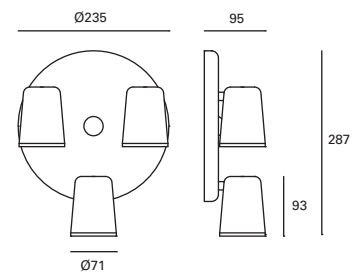

Adri

MAT Acero + Polycarbonato
Steel + Polycarbonate
Acier + Polycarbonate

DIF Polycarbonato
Polycarbonate
Polycarbonate

Blanco
White
Blanc

LED

DE-0436-BLA ○

W TOTAL 5,1W
LED 4,7W
810 lm
3000°K

36.000 h
Included 100-240V
50-60Hz

Class I
24
355°
90°
✓

LED

DE-0437-BLA ○

W TOTAL 10,2W
LED 9,4W
1620 lm
3000°K

36.000 h
Included 100-240V
50-60Hz

Class I
12
355°
90°
✓

LED

DE-0438-BLA ○

W TOTAL 15,3W
LED 14,1W
2430 lm
3000°K

36.000 h
Included 100-240V
50-60Hz

Class I
12
355°
90°
✓