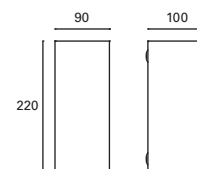

GU10
2xMax.35W
L 70 mm

V/Hz 100-240V
50-60Hz

Clase I

12

IP44

IK03

0,5 M

✓