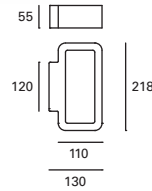

LED

W
TOTAL
8,8W

LED
6,9W
600 lm
3000°K

⌚
36.000 h

📦
Included
100-240V
50-60Hz

⚡
Clase I

📦
20

💧
IP54

🌐
✓

LED

PX-0397-NEG ●

W
TOTAL
8,8W

LED
6,9W
600 lm
3000°K

⌚
36.000 h

📦
Included
100-240V
50-60Hz

⚡
Clase I

📦
20

💧
IP54

🌐
✓