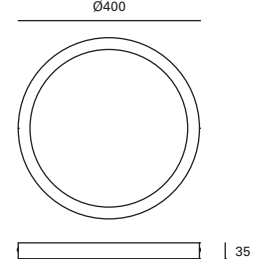

TC-0411-BLA ☐ 3000°k
TC-0412-BLA ☐ 4000°k

W TOTAL 29,3W
LED 26,4W 3375 lm
36.000 h
Included 100-240V 50-60Hz
Class II
5
114°
✓

TC-0411 / TC-0412