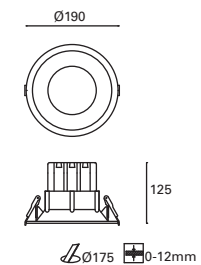

*
Máximo confort visual.
Complete visual comfort.
Confort visuel optimal.