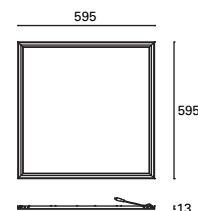

TC-0170-BLA ☐ STANDARD SIZE

TC-0171-BLA ☐ USA SIZE

W TOTAL 39,4W	LED 37,5W 4800 lm 4000°K	36.000 h	Included 100-240V 50-60Hz	Class II	5	114°	✓

TC-0434-BLA ☐ STANDARD SIZE

W TOTAL 40,1W	LED 35,4W 4375 lm 3000°K	36.000 h	Included 100-240V 50-60Hz	Class II	5	114°	✓

TC-0434-BLA