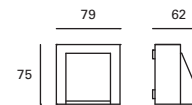

W
TOTAL
3,4W

LED
2,1W
180 lm
3000°k

⌚
36.000 h

🔌
Included
100-240V
50-60Hz

⚡
Clase I

📦
20

💧
IP54

🌐
✓