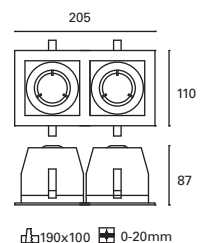

*
Compatible con módulo
MIX TC-1700-BLA, TC-0219
(p. 40)

Compatible with module
MIX TC-1700-BLA, TC-0219
(p. 40)

Compatible avec le module
MIX TC-1700-BLA, TC-0219
(p. 40)