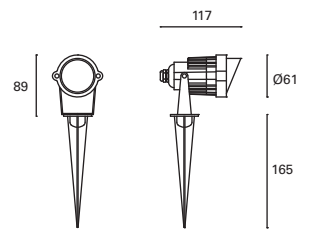

LED

* Incluye 30 cm de cable.
It includes cable 30 cm.
Il comprend un câble de 30 cm.

PX-0144-NEG ● 3000°K

PX-0361-NEG ● 4000°K

W TOTAL 6,8W **LED** 5,7W 680 lm 30.000 h Included 100-240V 50-60Hz Class I 12 IP65 IK10 68° 180° 0,3 m Included ✓