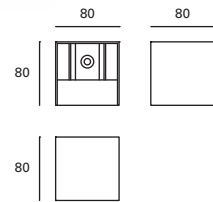

W
TOTAL
6,6W

LED
5,2W
575 lm
3000°K

33.000 h

Included
100-240V
50-60Hz

Clase I

27

IP54

✓