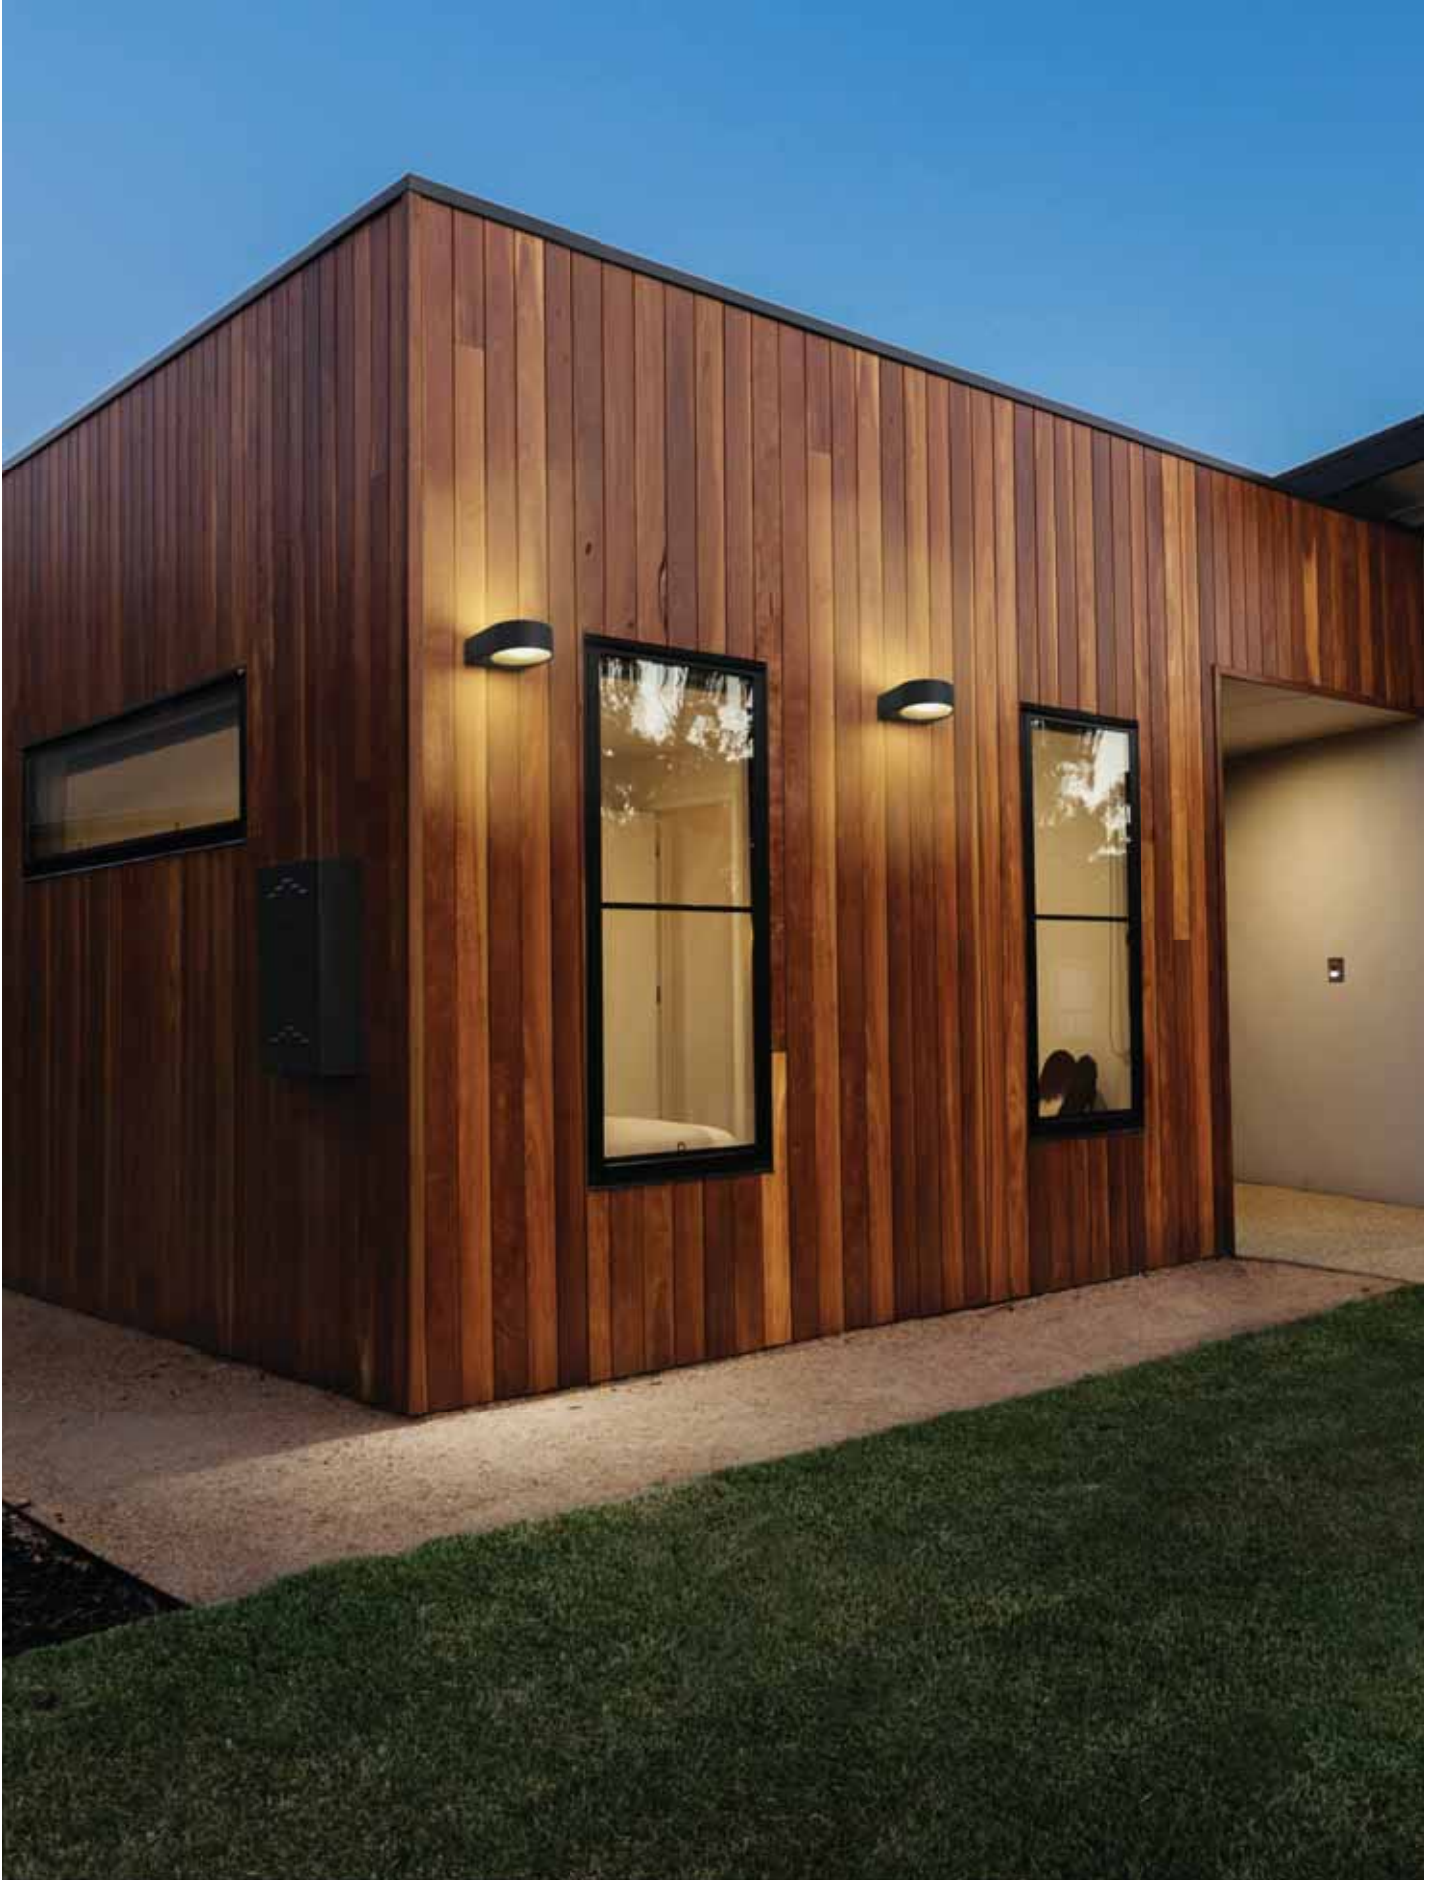

PX-0005-ANT ●

 E-27
 Max. 60W
 L 120 mm -
 Ø 60 mm

V/Hz
 100-240V
 50-60Hz

Class I

12

IP44

✓

Jumbo