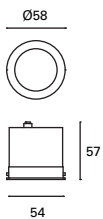

TC-1700-BLA
TC-0219-BLA