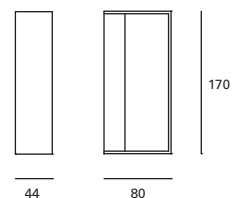

PX-0376-ANT ●
PX-0376-BLA ○

W
TOTAL
9,3W

LED
7,2W
820 lm
3000°k

40.000 h

Included
100-240V
50-60Hz

Clase II

40

IP65

Sea Side Suitable

✓