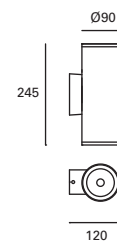

Orion

MAT Aluminio
Aluminium
Aluminium

DIF Cristal
Glass
Verre

● Gris
Grey
Gris

● Negro
Black
Noir

W
TOTAL
7,3W

LED
5,6W
610 lm
3000°k

85.000 h

Included
100-240V
50-60Hz

Clase I

10

IP54

✓

W
TOTAL
13,1W

LED
11,3W
1220 lm
3000°k

85.000 h

Included
100-240V
50-60Hz

Clase I

10

IP54

✓