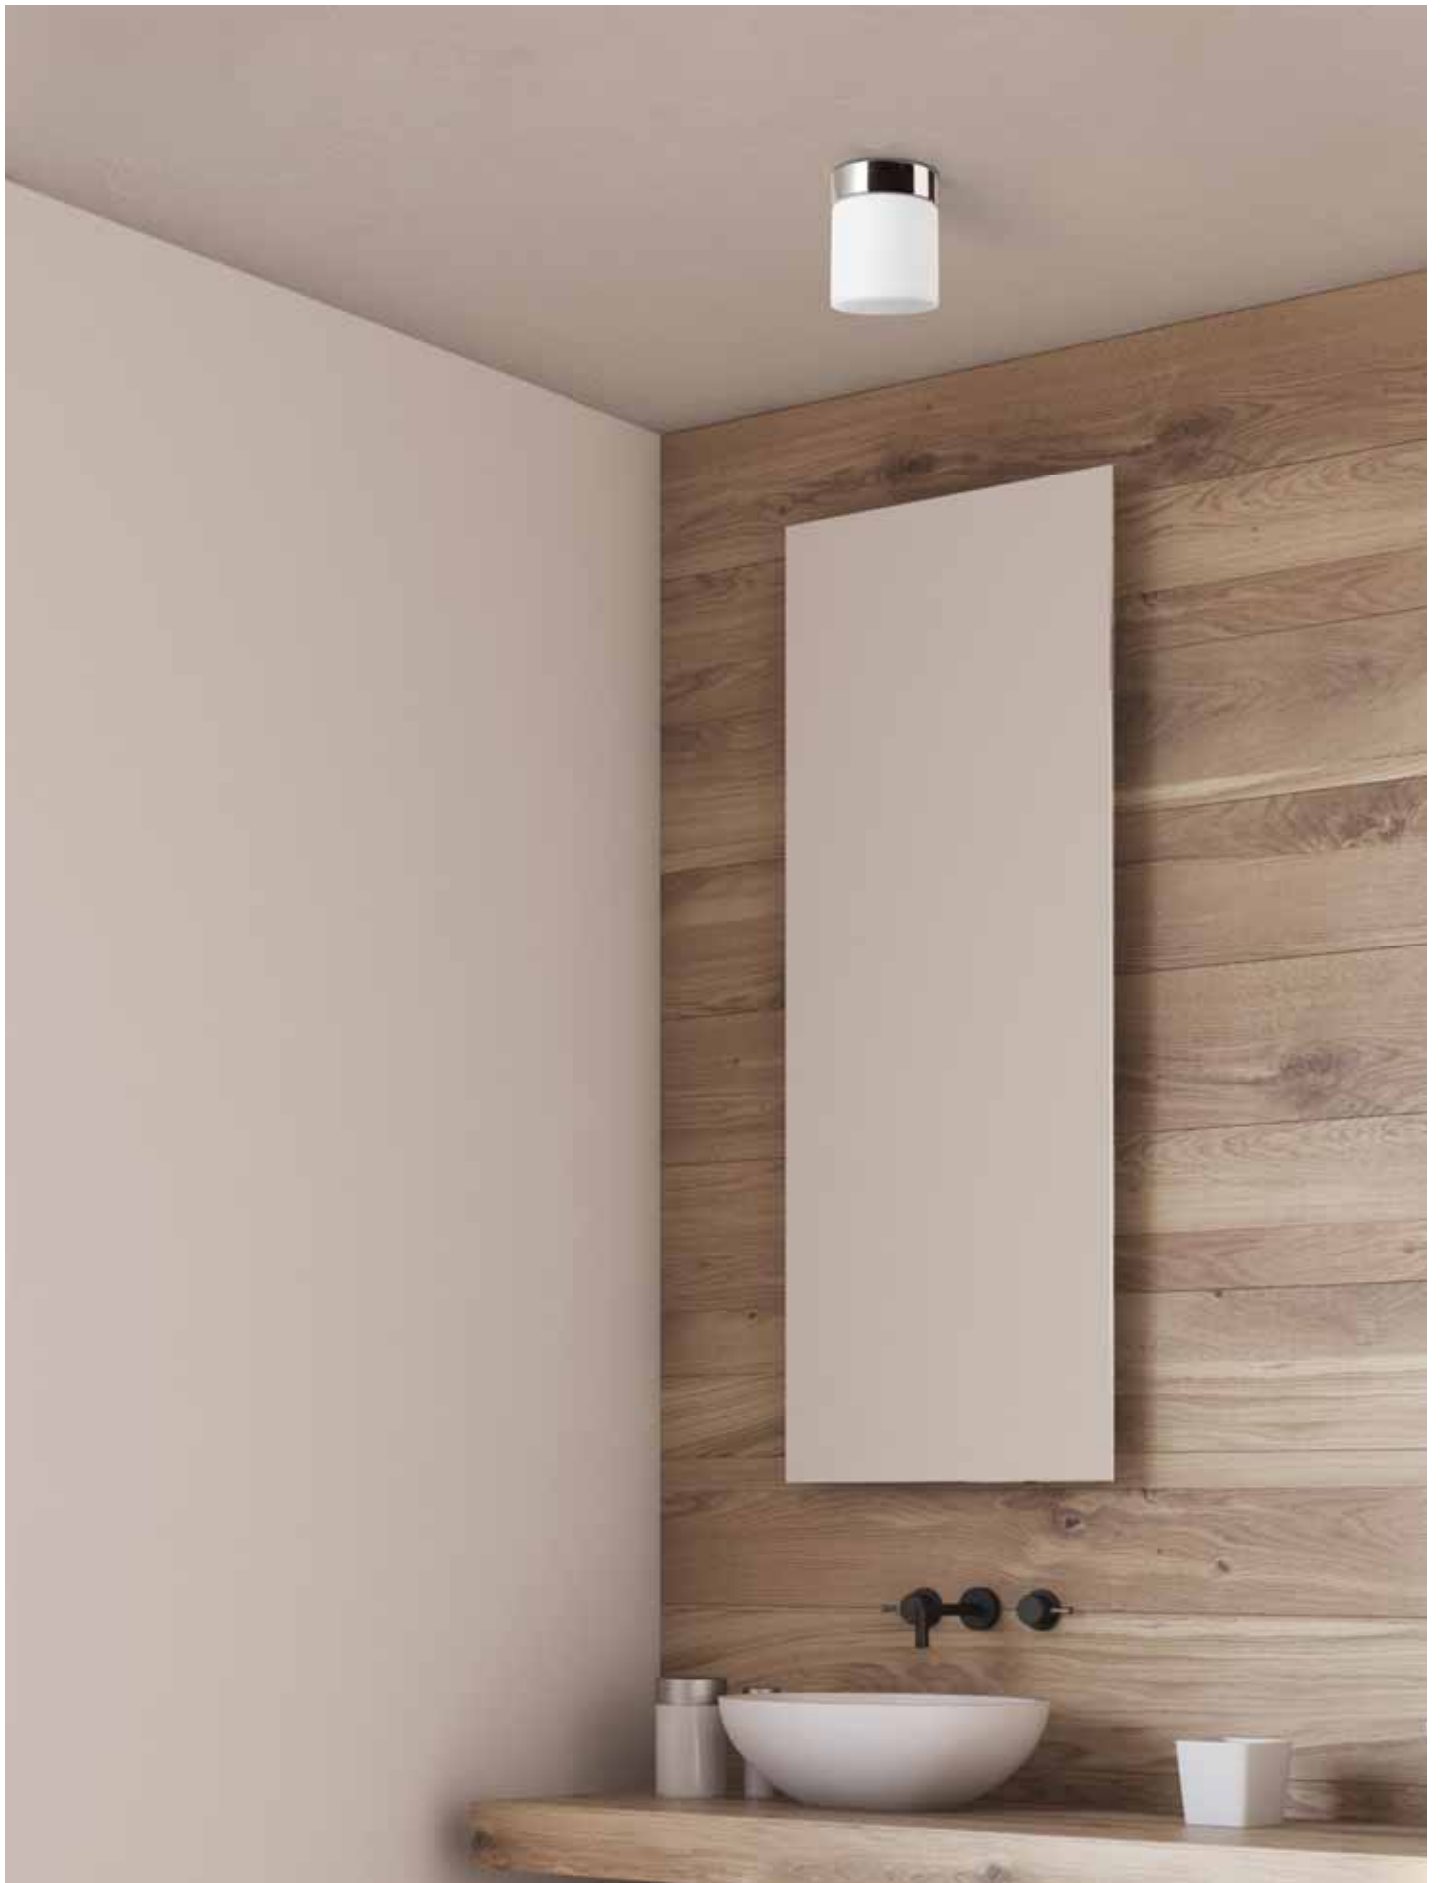

REFERENCE	PAGE	EAN13
DE-0180-BLA	160	8435381449193
DE-0180-NEG	160	8435381449209
DE-0182-NEG	150	8435381449469
DE-0183-SAT	164	8435381449230
DE-0184-NEG	150	8435381449452
DE-0186-NEG	154	8435381449483
DE-0187-NEG	154	8435381449490
DE-0188-SAT	190	8435381449315
DE-0189-SAT	190	8435381449322
DE-0190-SAT	190	8435381449339
DE-0191-BLA	194	8435381449346
DE-0192-BLA	194	8435381449353
DE-0193-BLA	194	8435381449360
DE-0194-CRO	188	8435381449421
DE-0195-CRO	188	8435381449438
DE-0196-CRO	188	8435381449445
DE-0197-BLA	172	8435381449506
DE-0198-BLA	172	8435381449513
DE-0199-BLA	172	8435381449520
DE-0223-CRO	162	8435381452766
DE-0224-CRO	162	8435381452773
DE-0225-MAR	192	8435381452643
DE-0226-MAR	192	8435381452650
DE-0227-MAR	192	8435381452667
DE-0228-NEG	148	8435381452728
DE-0229-BLA	176	8435381452735
DE-0230-BLA	176	8435381452742
DE-0231-BLA	178	8435381452902
DE-0232-BLA	178	8435381452919
DE-0233-BLA	159	8435381452759
DE-0234-RTJ	158	8435381456597
DE-0235-AZP	158	8435381456603
DE-0265-CEM	152	8435381456184
DE-0266-NEG	146	8435381456191
DE-0267-COR	164	8435381456580
DE-0267-ORO	164	8435381456573
DE-0268-BLA	174	8435381494520
DE-0268-NEG	174	8435381494537
DE-0269-GRI	182	8435381458744
DE-0270-BLA	183	8435381458751
DE-0271-BLA	184	8435381458669
DE-0271-NEG	184	8435381458676
DE-0272-BLA	184	8435381458683
DE-0272-NEG	184	8435381458690
DE-0307-CRI	166	8435381457174
DE-0309-CRI	166	8435381457181
DE-0310-CRI	168	8435381457136
DE-0311-CRI	168	8435381457129
DE-0312-ALU	170	8435381457143
DE-0313-ALU	170	8435381457150
DE-0314-ALU	170	8435381457167
DE-0381-SAT	180	8435381495343
DE-0382-SAT	180	8435381496449
DE-0383-SAT	180	8435381495350

REFERENCE	PAGE	EAN13
DE-0424-BLA	178	8435381496463
DE-0426-CRO	198	8435381497811
DE-0428-CRO	196	8435381498108
DE-0429-CRO	196	8435381498115
DE-0430-CRO	202	8435381498986
DE-0431-CRO	202	8435381498993
DE-0436-BLA	186	8435381496395
DE-0437-BLA	186	8435381496401
DE-0438-BLA	186	8435381496418
DE-0442-SAT	174	8435381496456
PX-0005-ANT	106	8435381434878
PX-0005-GRI	106	8435111054772
PX-0024-OXI	140	8435111055250
PX-0025-OXI	140	8435111055274
PX-0026-OXI	140	8435111055267
PX-0027-OXI	141	8435111055281
PX-0028-OXI	126	8435111074800
PX-0029-MAR	136	8435111054925
PX-0030-MAR	136	8435111054932
PX-0031-MAR	137	8435111054901
PX-0056-GRI	97	8435381454234
PX-0056-NEG	97	8435381454227
PX-0086-ANT	133	8435381436636
PX-0087-ANT	133	8435381436643
PX-0095-GRI	116	8435381438371
PX-0096-ANT	86	8435381438388
PX-0097-ANT	86	8435381438395
PX-0098-ANT	135	8435381438463
PX-0098-BLA	135	8435381438432
PX-0098-INO	135	8435381454616
PX-0098-MAR	135	8435381438401
PX-0099-ANT	134	8435381438470
PX-0099-BLA	134	8435381438449
PX-0099-INO	134	8435381454623
PX-0099-MAR	134	8435381438418
PX-0100-ANT	134	8435381438487
PX-0100-BLA	134	8435381438456
PX-0100-INO	134	8435381454630
PX-0100-MAR	134	8435381438425
PX-0104-NEG	121	8435381438494
PX-0105-ANT	88	8435381448738
PX-0105-BLA	88	8435381438500
PX-0105-MAR	88	8435381448721
PX-0111-NEG	77	8435381438555
PX-0112-NEG	80	8435381438562
PX-0113-NEG	78	8435381438579
PX-0114-NEG	78	8435381438586
PX-0115-NEG	80	8435381438593
PX-0116-NEG	80	8435381438609
PX-0117-NEG	78	8435381438616
PX-0122-INO	68	8435381439828
PX-0123-INO	62	8435381440084
PX-0124-NEG	108	8435381440091
PX-0125-NEG	108	8435381440107