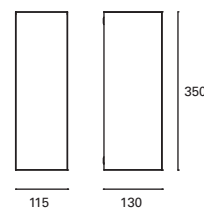

2xE-27 Par 30
2xMax.75W
L 110 mm -
Ø 96 mm

V/Hz 100-240V
50-60Hz

Class I

8

IP44

IK04

0,5 M

✓

PX-0056-GRI ●
PX-0056-NEG ●