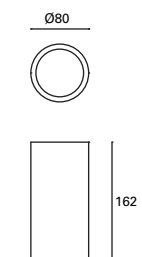

Disponibile versión de empotrar (p. 40).

Recessed version available (p. 40).

Version encastrée disponibles (p. 40).