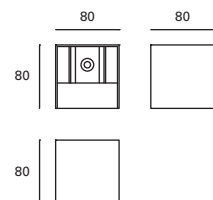

33.000 h

Included
100-240V
50-60Hz

Clase I

27

IP54

✓

Cube

MAT Acero
Steel
Acier