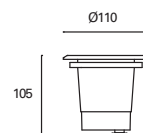

Ringo

MAT Acero inoxidable AISI 304
Stainless steel AISI 304
Acier inoxydable AISI 304

DIF Cristal
Glass
Verre

Acero inoxidable
Stainless steel
Acier inoxydable

PX-1000-INO ●