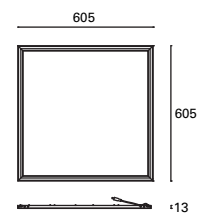

TC-0171-BLA