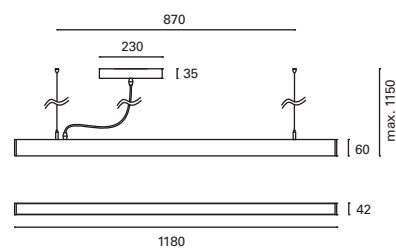

W
TOTAL
27,9W

LED
25W
3300 lm
3000°k

30.000 h

Included

V/Hz
100-240V
50-60Hz

Clase I

6

✓