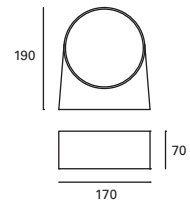

PX-0005-GRI ●

E-27
Max. 60W
L 120 mm -
Ø 60 mm

V/Hz
100-240V
50-60Hz

Class I

12

IP44

✓