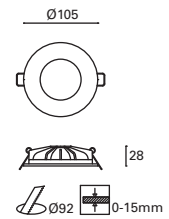

W TOTAL 7,8W
LED 6,5W 890 lm
 30.000 h
 Included 100-240V 50-60Hz
 Class II
 20
 IP44
 136°

Efecto bóveda con LED indirecto.

Vault effect with indirect LED.

Effet de dôme avec LED indirecte.

TC-0176-BLA ○ 3000°k
TC-0216-BLA ○ 4000°k