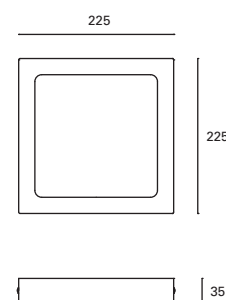

TC-0168-BLA ☐ 3000°k
TC-0169-BLA ☐ 4000°k

W TOTAL 18,2W **LED** 15,5W 1510 lm 30.000 h Included 100-240V 50-60Hz Class II 20 114° ✓

TC-0168 / TC-0169