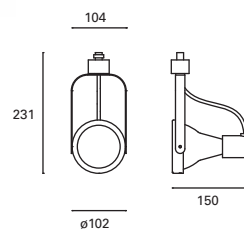

Kyo

MAT
Aluminio
Aluminium
Aluminium

Blanco mate
White matt
Blanc mat

TC-0360-BLA ○

 E-27
 Clase II
 20
 IP20
 355°
 180°
 0,5 M

Max. 75W
PAR-30

Compatible con carril monofásico.
Proyector PAR-30 LED.

Compatible with single Phase Track.
PAR-30 LED spotlight.