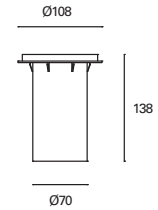

DIF Cristal
Glass
Verre

Acero inoxidable
Stainless steel
Acier inoxydable

LED

PX-0128-INO ● 3000°k 370 lm
PX-0123-INO ● 4000°k 420 lm

W TOTAL 3,5W | **LED** 2,7W | 30.000 h | Included 100-240V 50-60Hz | Class I | 12 | IP67 | IK10 | 30° | 0,25 m | Included | ✓