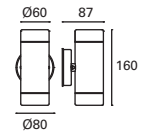

PX-0124-NEG ●

W TOTAL 3,2W	LED 3W 280 lm 3000°k	30.000 h	Included 100-240V 50-60Hz	Class II	20	IP54	Sea Side Suitable	IK08	95°	✓