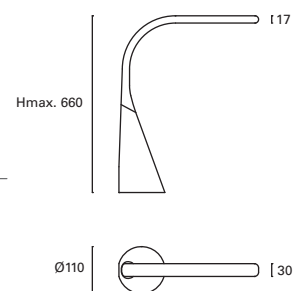

Included
100-240V
50-60Hz

Class II

6

IP20

360°

USB

✓

Nita