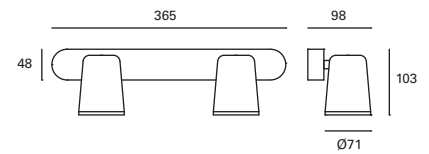

DE-0437-BLA ○

W TOTAL 10,2W
LED 9,4W
1620 lm
3000°K

36.000 h
Included 100-240V
50-60Hz

Class I
12
355°
90°
✓

LED

DE-0438-BLA ○

W TOTAL 15,3W
LED 14,1W
2430 lm
3000°K

36.000 h
Included 100-240V
50-60Hz

Class I
12
355°
90°
✓