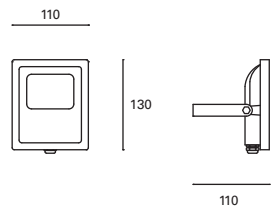

W TOTAL 9,9W   **LED** 8W 470 lm GREEN
30.000 h   Included 110-240V 50-60Hz   Class I   20   IP65   IK08   60° x 60°   180°   0,25 m   ✓