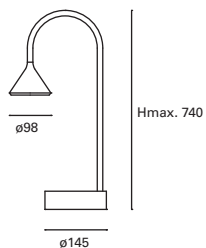

Ding

MAT Aluminio
Aluminium
Aluminium

DIF Polycarbonato
Polycarbonate
Polycarbonate

Blanco
White
Blanc

Negro
Black
Noir

DE-0271-BLA ○
DE-0271-NEG ●

W TOTAL 6,6W
LED 4,8W 520 lm 3000k
30.000 h
Included 100-240V 50-60Hz
Class II
6
IP20
360°
USB
✓