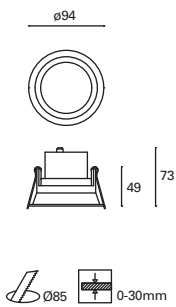

No compatible
con TC-0305-BLA
Not compatible
with TC-0305-BLA
Non compatible
avec TC-0305-BLA

W TOTAL 11,8W
LED 10W
1170 lm
3000°k

50.000 h

Included 100-240V 50-60Hz

Class II

16

36°

IP20

GU10
Max. 7W
Not included
L 55 mm - Ø 50 mm

V/Hz 100-240V 50-60Hz

Class II

50

IP20

VISUAL COMFORT ADJUSTABLE

WALL WASHER

HIGH IP

FIRE RATED