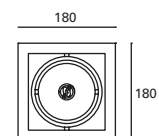

Cardan

MAT Acero
Steel
Acier

Blanco mate
White matt
Blanc mat

TC-1500-BLA ○

340