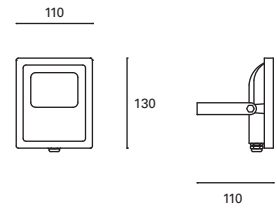

LED

PX-0114-NEG ● 3000°k
PX-0363-NEG ● 4000°k

W TOTAL 32,2W | **LED** 27W 3100 lm | 30.000 h | Included 100-240V 50-60Hz | Class I | 6 | IP65 | IK07 | 115° x111° | 180° | 0,35 m | ✓