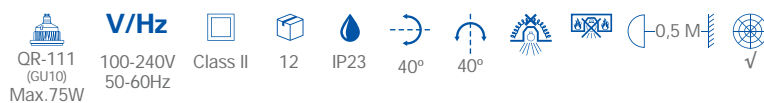

TC-1500-BLA ○