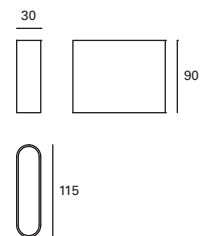

W TOTAL 5W	LED 3,9W 320 lm 3000°k	33.000 h	Included 100-240V 50-60Hz	Clase I	20	IP54	✓