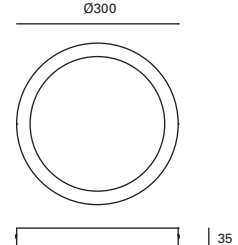

TC-0415-BLA ☐ 3000°k
TC-0416-BLA ☐ 4000°k

W TOTAL 24W
LED 22W 2700 lm
36.000 h
Included 100-240V 50-60Hz
Class II
10
114°
✓

TC-0415 / TC-0416