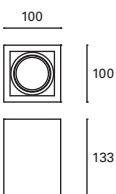

TC-0173-BLA