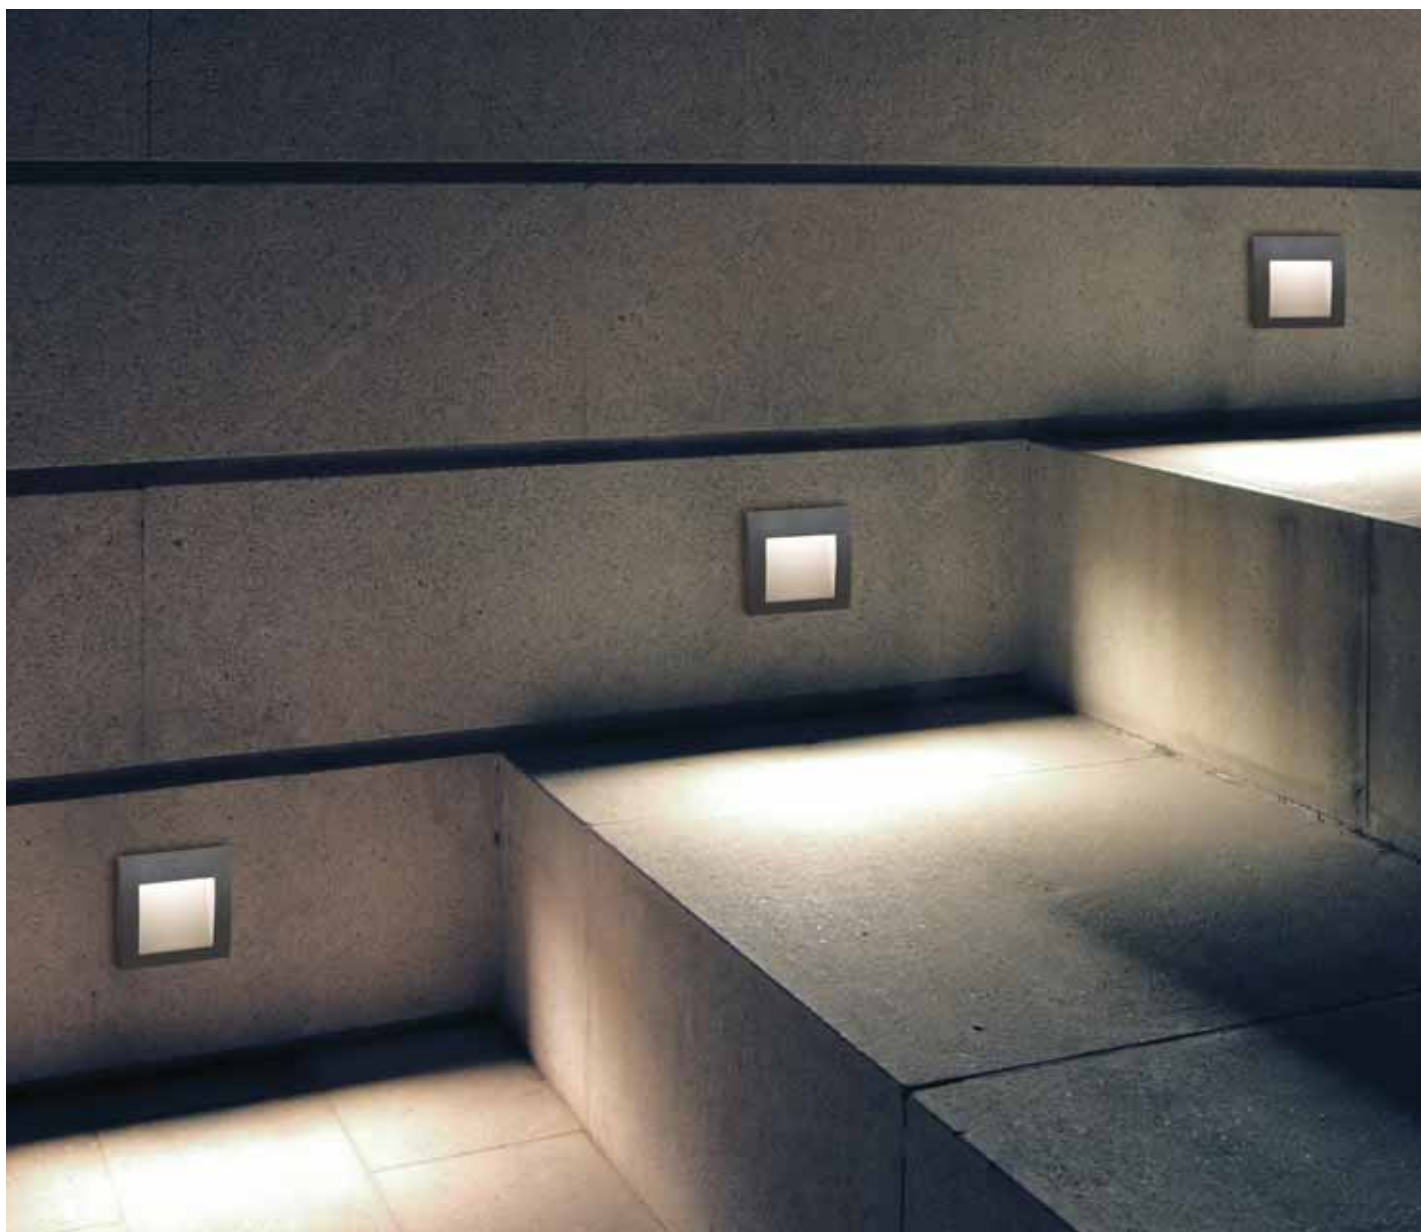

W
TOTAL
1,3W
 LED
1W
150 lm
3000°K
 30.000 h
 Included
100-240V
50-60Hz
 Class II
 40
 IP54
 IK10
 0,25 m
 Included

108x37 0-20mm

Face

MAT Aluminio
Aluminium
Aluminium

DIF Cristal
Glass
Verre

Gris
Grey
Gris