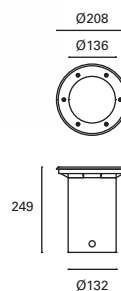

*
Compatible con lámparas Par-30 y Par-38.
Compatible with Par-30 and Par-38 light bulbs.
Compatible avec ampoules Par-30 et Par-38.