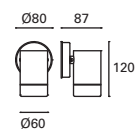

PX-0125-NEG ●

LED 1,8W 160 lm 3000°k	30.000 h	Included 100-240V 50-60Hz	Class II	16	IP54	Sea Side Suitable	IK08	95°	✓