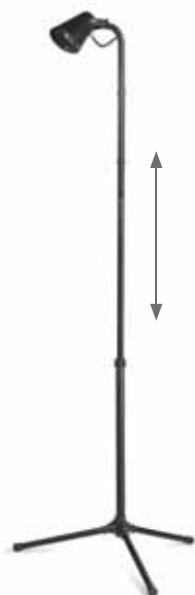

Altura regulable
1'10m - 1'50m.

Adjustable height
1'10m - 1'50m.

Réglable en hauteur
1'10m - 1'50m.