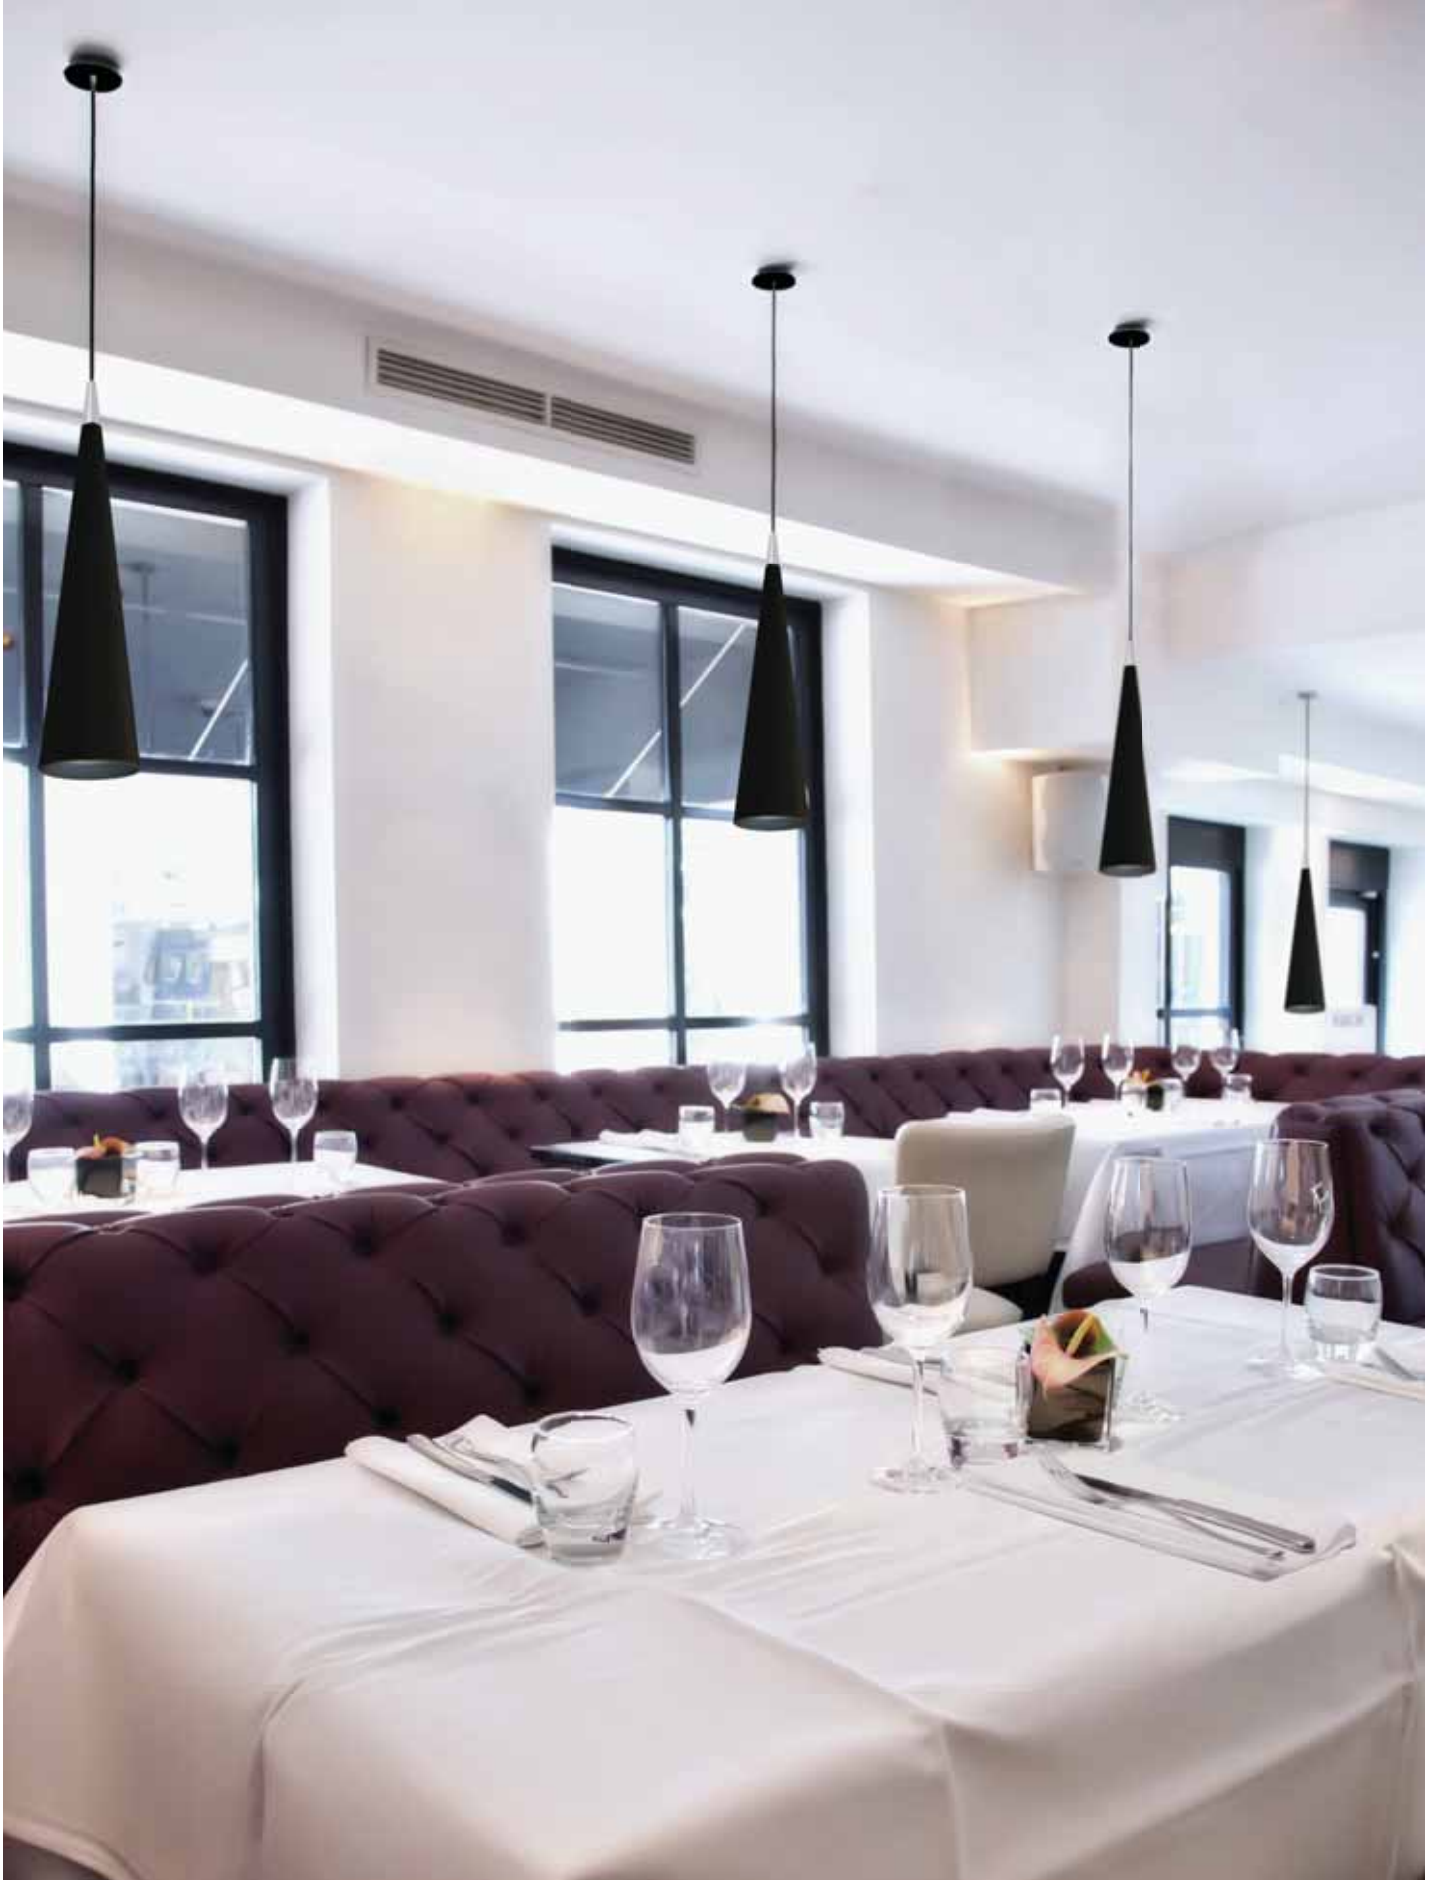

✓

Ballet

MAT Acero
Steel
Acier

Cromo
Chrome
Chrome

DE-0223-CRO ●

 GU10 LED
 Max. 7W
 L 54 mm -
 Ø 50 mm

 V/Hz
 100-240V
 50-60Hz

 Clase I