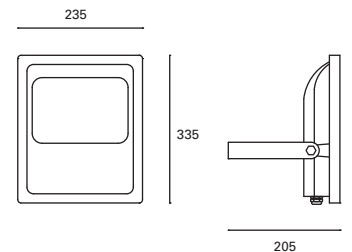

*
Resistente al agua a presión.
High pressure water resistant.
Résistant à l'eau sous pression.