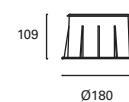

LED

PX-0355-INO ● 3000°k
PX-0356-INO ● 4000°k

W TOTAL 10,1W | **LED** 9,1W 1280 lm | 30.000 h | Included 100-240V 50-60Hz | Clase I | 12 | IP67 | IK04 | 20° | 0,3 m | Included | ✓