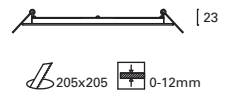

TC-0154-BLA ○ 3000°K
TC-0154-GRI ● 3000°K
TC-0155-BLA ○ 4000°K

W
TOTAL
12,2W

LED
10W
1150 lm

30.000 h

Included
100-240V
50-60Hz

Class II

40

IP23

114°

TC-0156 / TC-0157